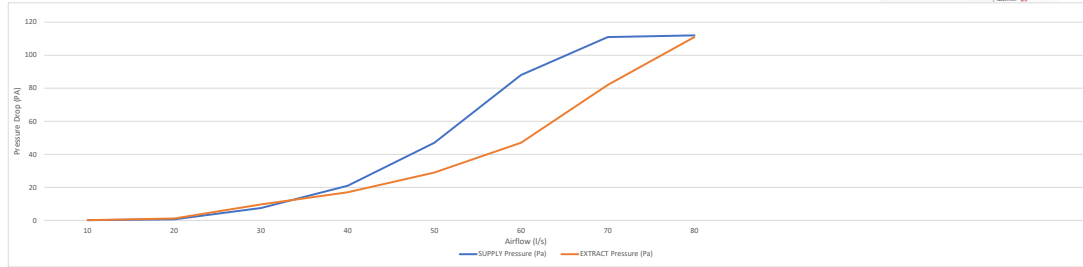

Airflow (l/s)	SUPPLY Pressure (Pa)	EXTRACT Pressure (Pa)
10	0.143	0.146
20	0.635	1.2
30	7.5	9.7
40	21	17
50	47	29
60	88	47
70	111	82
80	112	111