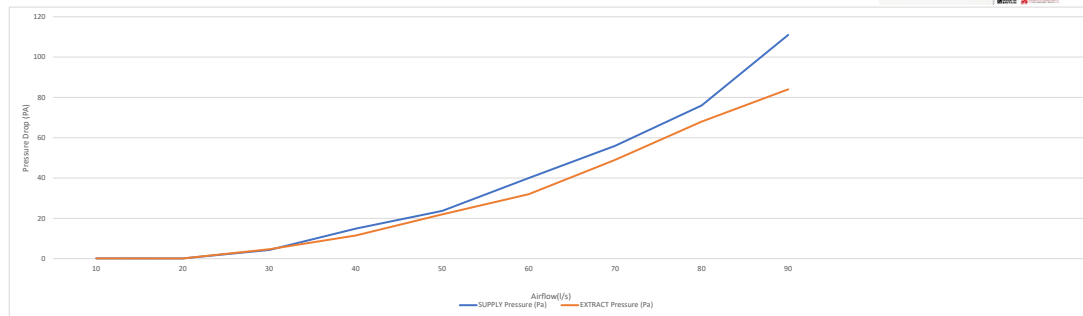

Airflow (l/s)	SUPPLY Pressure (Pa)	EXTRACT Pressure (Pa)
10	0.145	0.142
20	0.147	0.144
30	4.3	4.7
40	14.9	11.5
50	23.7	22
60	40	32
70	56	49
80	76	68
90	111	84