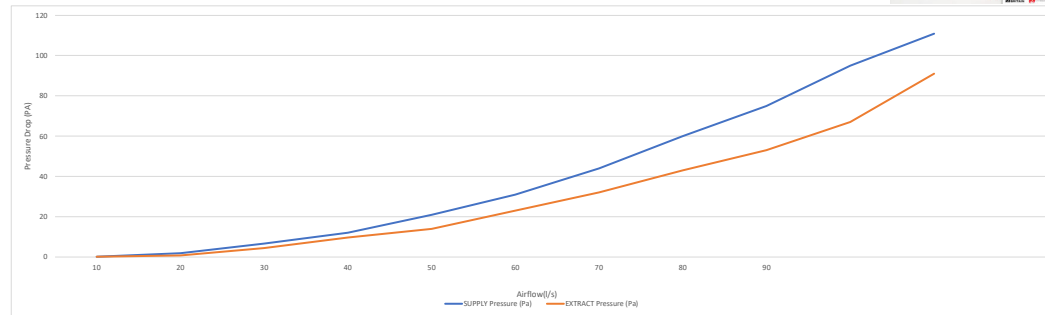

Airflow (l/s)	SUPPLY Pressure (Pa)	EXTRACT Pressure (Pa)
10	0.14	0.14
20	1.9	0.7
30	6.6	4.5
40	12	9.7
50	21	14
60	31	23
70	44	32
80	60	43
90	75	53
100	95	67
110	111	91