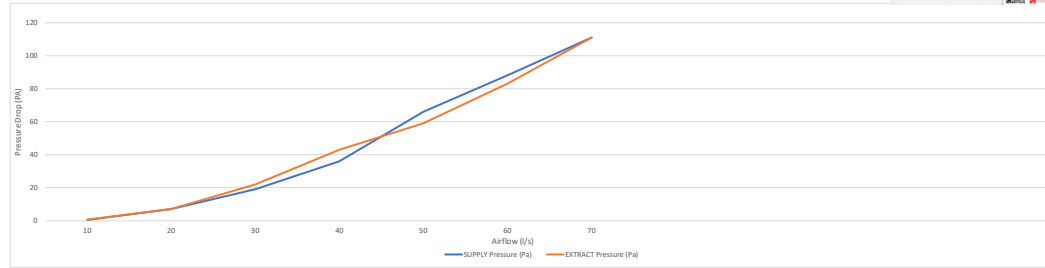

Airflow (l/s)	SUPPLY Pressure (Pa)	EXTRACT Pressure (Pa)
10	0.6	0.7
20	7	7
30	19	22
40	36	43
50	59	59
60	88	83
70	111	111