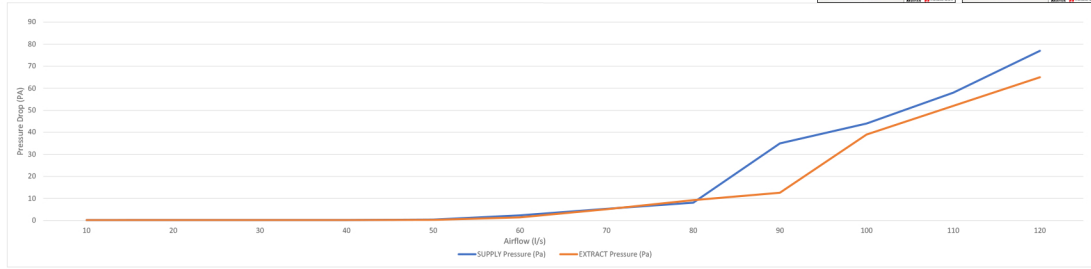

Airflow (l/s)	SUPPLY Pressure (Pa)	EXTRACT Pressure (Pa)
10	0.144	0.145
20	0.145	0.148
30	0.146	0.149
40	0.148	0.151
50	0.4	0.251
60	2.3	1.4
70	5.3	5.12
80	8.06	9.2
90	35	12.6
100	44	39
110	58	52
120	77	65