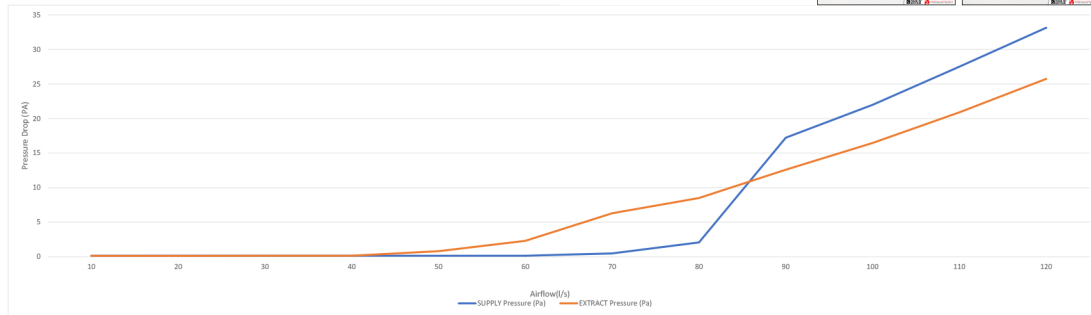

Airflow (l/s)	SUPPLY Pressure (Pa)	EXTRACT Pressure (Pa)
10	0.148	0.147
20	0.15	0.148
30	0.152	0.15
40	0.154	0.151
50	0.155	0.812
60	0.16	2.32
70	0.501	6.3
80	2.08	8.5
90	17.23	12.6
100	21.99	16.47
110	27.5	20.9
120	33.14	25.74