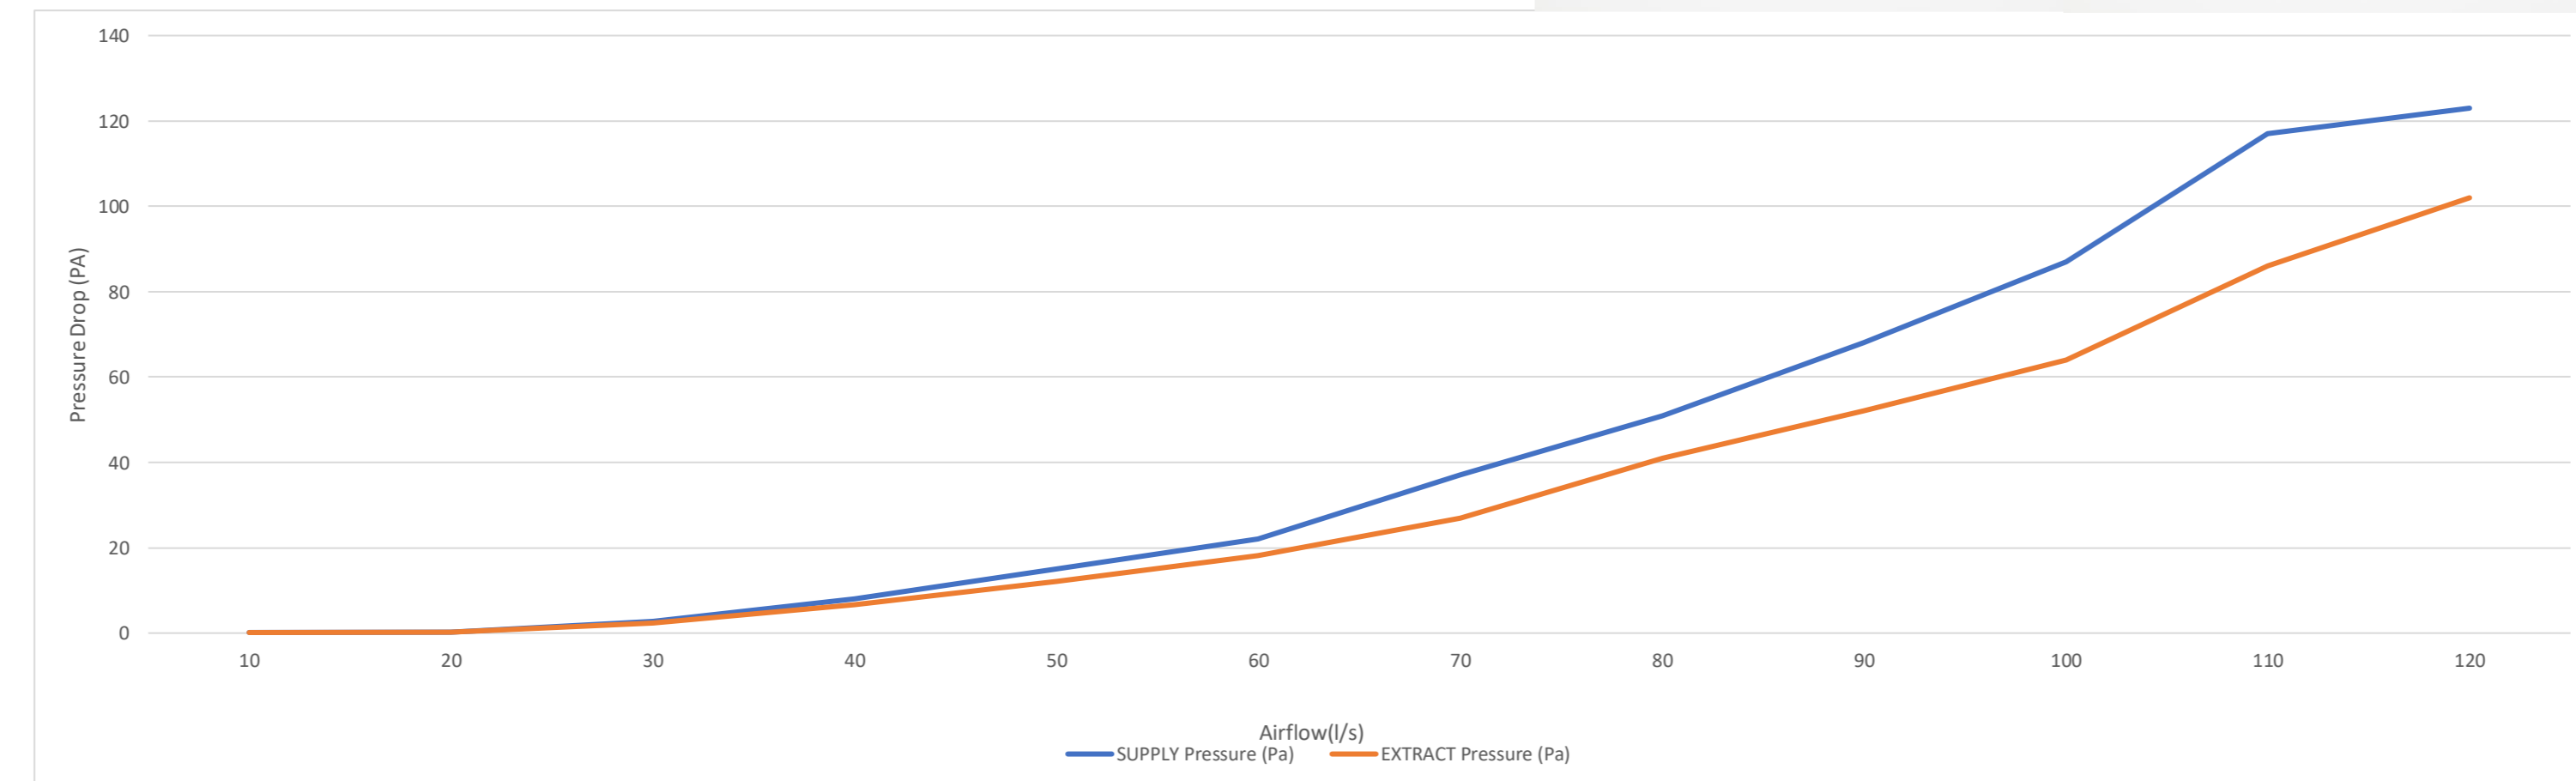

Rytons A1 Fire-rated Return Grille Single Air Brick (Code: A1RGS) & Rytons A1 Fire-rated Return Grille Single Air Brick Flanged (Code: A1RGSF)

Airflow (l/s)	SUPPLY Pressure (Pa)	EXTRACT Pressure (Pa)
10	0.15	0.15
20	6.2	6
30	21	14.6
40	43	35
50	69	52
60	98	61
70	123	116

Rytons A1 Fire-rated Square Holed Single Air Brick (Code: A1SQS) & Rytons A1 Fire-rated Square Holed Single Air Brick Flanged (Code: A1SQSF)

Airflow (l/s)	SUPPLY Pressure (Pa)	EXTRACT Pressure (Pa)
10	0.14	0.13
20	0.15	0.14
30	2.7	2.4
40	8.1	6.6
50	15.1	12.2
60	22	18.2
70	37	27
80	51	41
90	68	52
100	87	64
110	117	86
120	123	102