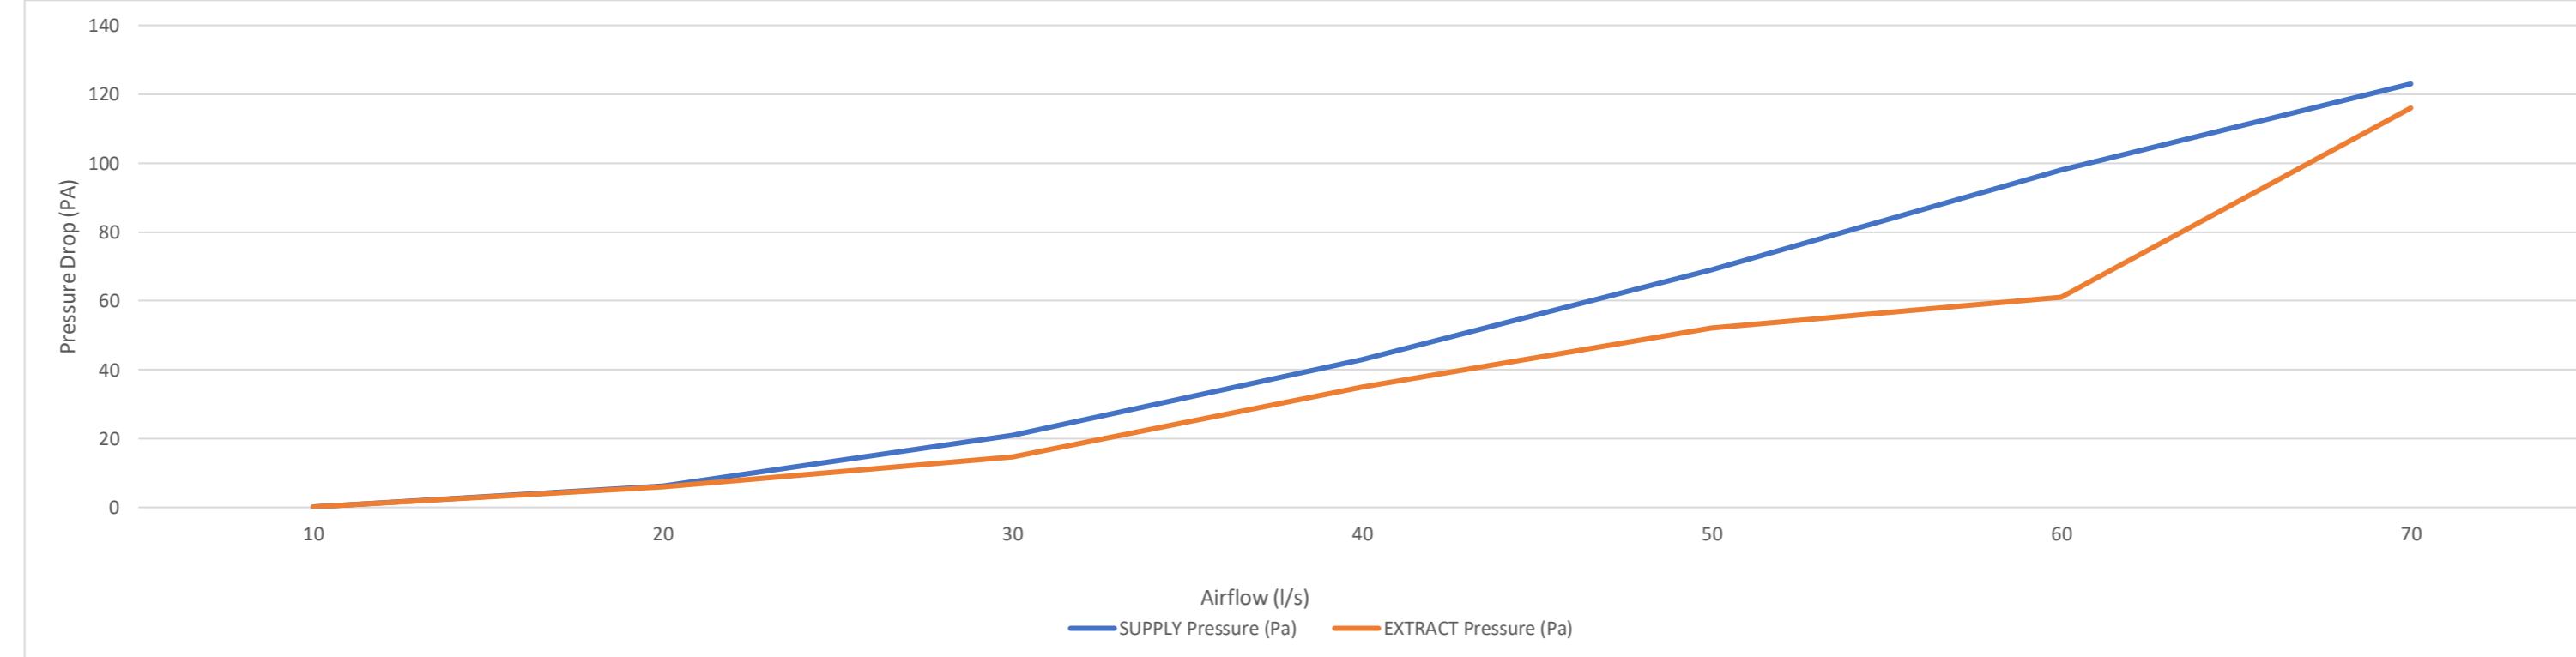

Rytons A1 Fire-rated Return Grille Single Air Brick (Code: A1RGS) & Rytons A1 Fire-rated Return Grille Single Air Brick Flanged (Code: A1RGSF)

Airflow (l/s)	SUPPLY Pressure (Pa)	EXTRACT Pressure (Pa)
10	0.15	0.15
20	6.2	6
30	21	14.6
40	43	35
50	69	52
60	98	61
70	123	116

Rytons A1 Fire-rated Square Holed Single Air Brick (Code: A1SQS) & Rytons A1 Fire-rated Square Holed Single Air Brick Flanged (Code: A1SQSF)

Airflow (l/s)	SUPPLY Pressure (Pa)	EXTRACT Pressure (Pa)
10	0.14	0.13
20	0.15	0.14
30	2.7	2.4
40	8.1	6.6
50	15.1	12.2
60	22	18.2
70	37	27
80	51	41
90	68	52
100	87	64
110	117	86
120	123	102