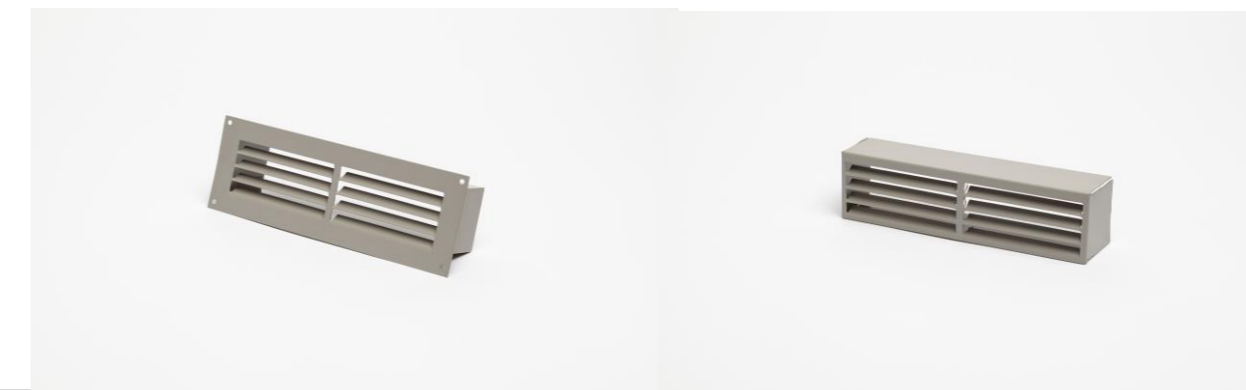

Rytons A1 Fire-rated Return Grille Single Air Brick (Code: A1RGS) & Rytons A1 Fire-rated Return Grille Single Air Brick Flanged (Code: A1RGSF)

Airflow (l/s)	SUPPLY Pressure (Pa)	EXTRACT Pressure (Pa)
10	0.15	0.15
20	6.2	6
30	21	14.6
40	43	35
50	69	52
60	98	61
70	123	116

Rytons A1 Fire-rated Square Holed Single Air Brick (Code: A1SQS) & Rytons A1 Fire-rated Square Holed Single Air Brick Flanged (Code: A1SQSF)

Airflow (l/s)	SUPPLY Pressure (Pa)	EXTRACT Pressure (Pa)
10	0.14	0.13
20	0.15	0.14
30	2.7	2.4
40	8.1	6.6
50	15.1	12.2
60	22	18.2
70	37	27
80	51	41
90	68	52
100	87	64
110	117	86
120	123	102

Rytons A1 Fire-rated FlowRyt® Single Air Brick (Code: A1FRS) & Rytons A1 Fire-rated FlowRyt® Single Air Brick Flanged (Code: A1FRSF)

Airflow (l/s)	SUPPLY Pressure (Pa)	EXTRACT Pressure (Pa)
10	0.17	0.17
20	0.8	0.18
30	9	5
40	25	17
50	39	22
60	60	38
70	92	50
80	125	77
90		99
100		112