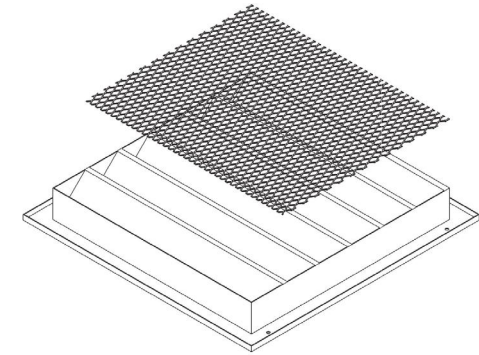

Rytons A1® Fire-rated External Weather Louvre with Mesh

Made to order in any size

Custom RAL colour in matt, semi-gloss or gloss finish achieving Class A2-s1, d0

RAL5010 (Gentian blue) matt finish pictured

Product Code: A1EWLM

 **MADE IN
BRITAIN**®

EUROPEAN CLASSIFICATION A1
— NON-COMBUSTIBLE . FIRE SAFE —

DO NOT SCALE

Rytons A1® Fire-rated External Weather Louvre with Mesh

Front view

Rear view

Ø 4.5 Screw Holes 4 off min

Rytons A1® Fire-rated External Weather Louvre with Mesh

- Drawings are not to scale • Dimensions are in mm
- Products are hand made and have a tolerance of +/- 5%

Product Code:
A1EWLM

V1

Intellectual property of Rytons Building Products Ltd. Not to be copied, distributed or reproduced without Rytons written agreement. In case of query email admin@rytons.com.