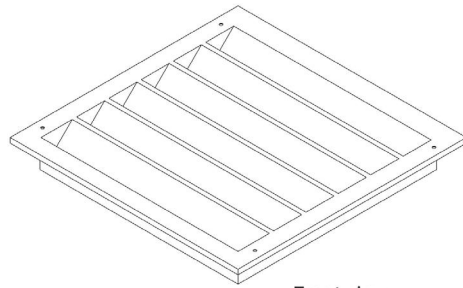

Rytons A1® Fire-rated External Weather Louvre with Mesh

Made to order in any size

Custom RAL colour in matt, semi-gloss or gloss finish achieving Class A2-s1, d0

RAL5010 (Gentian blue) matt finish pictured

Product Code: A1EWLM

 **MADE IN
BRITAIN**®

EUROPEAN CLASSIFICATION A1
— NON-COMBUSTIBLE . FIRE SAFE —

DO NOT SCALE

Rytons A1® Fire-rated External Weather Louvre with Mesh

Front view

Rear view

Ø 4.5 Screw Holes 4 off min

Rytons A1® Fire-rated External Weather Louvre with Mesh

- Drawings are not to scale • Dimensions are in mm
- Products are hand made and have a tolerance of +/- 5%

Product Code:
A1EWLM

V1

Intellectual property of Rytons Building Products Ltd. Not to be copied, distributed or reproduced without Rytons written agreement. In case of query email admin@rytons.com.