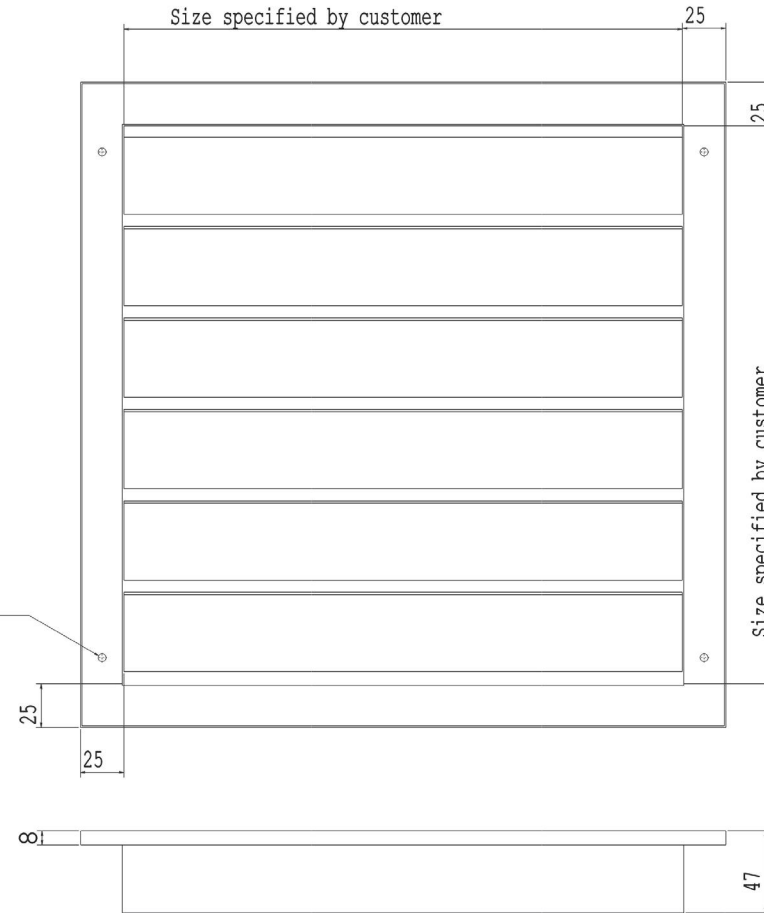

Product Code: A1EWLM

 **MADE IN
BRITAIN**®

EUROPEAN CLASSIFICATION A1
— NON-COMBUSTIBLE . FIRE SAFE —

DO NOT SCALE

Rytons A1® Fire-rated External Weather Louvre with Mesh

Front view

Rear view

Ø 4.5 Screw Holes 4 off min

Rytons A1® Fire-rated External Weather Louvre with Mesh

- Drawings are not to scale • Dimensions are in mm
- Products are hand made and have a tolerance of +/- 5%

Product Code:
A1EWLM

V1

Intellectual property of Rytons Building Products Ltd. Not to be copied, distributed or reproduced without Rytons written agreement. In case of query email admin@rytons.com.