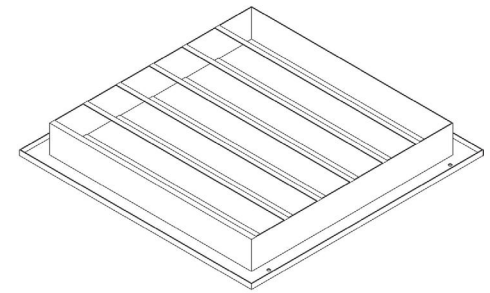

Rytons A1® Fire-rated External Weather Louvre

Made to order in any size

Custom RAL colour in matt, semi-gloss or gloss finish achieving Class A2-s1, d0

RAL5010 (Gentian blue) matt finish pictured

Product Code: A1EWL

Front view

Rear view

Rytons A1® Fire-rated External Weather Louvre

Product Code:
A1EWL

V1

• Drawings are not to scale • Dimensions are in mm
• Products are hand made and have a tolerance of +/- 5%

Intellectual property of Rytons Building Products Ltd. Not to be copied, distributed or reproduced without Rytons written agreement. In case of query email admin@rytons.com.