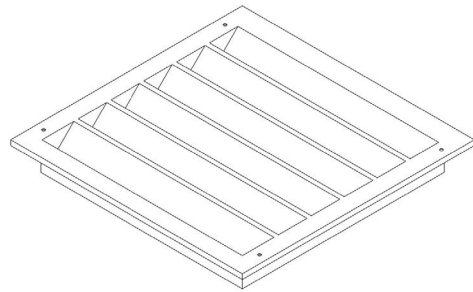

Rytons A1® Fire-rated External Weather Louvre

Made to order in any size

Custom RAL colour in matt, semi-gloss or gloss finish achieving Class A2-s1, d0

RAL5010 (Gentian blue) matt finish pictured

Product Code: A1EWL

Front view

Rear view

Rytons A1® Fire-rated External Weather Louvre

Product Code:
A1EWL

V1

• Drawings are not to scale • Dimensions are in mm
• Products are hand made and have a tolerance of +/- 5%

Intellectual property of Rytons Building Products Ltd. Not to be copied, distributed or reproduced without Rytons written agreement. In case of query email admin@rytons.com.