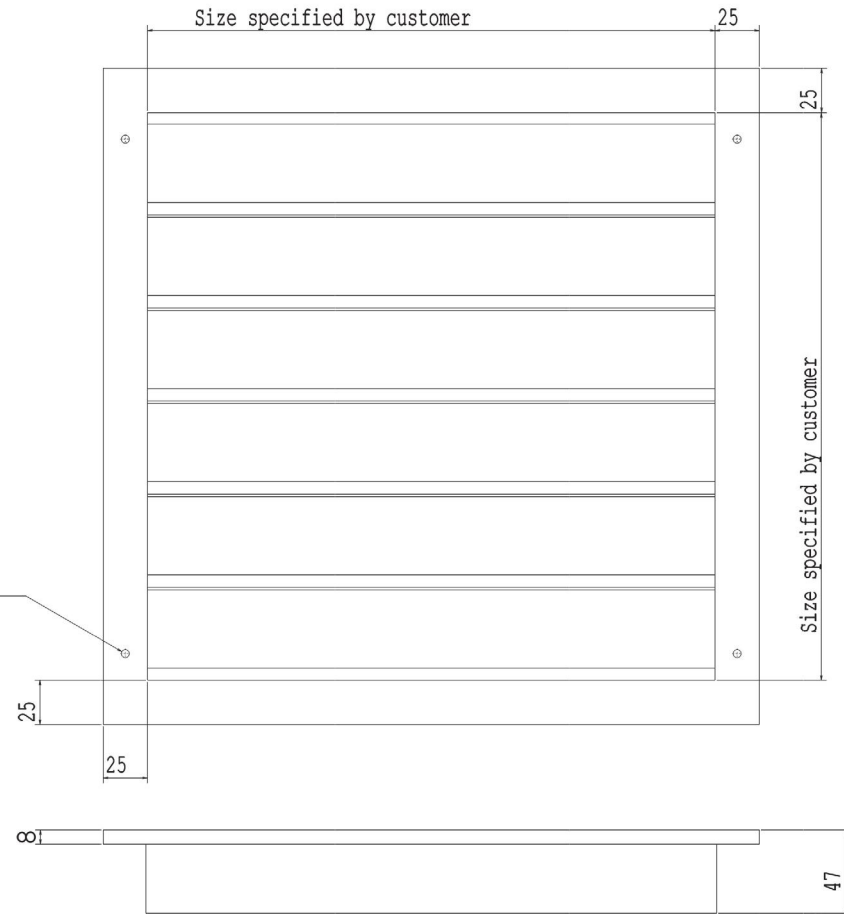

Front view

Rear view

Rytons A1® Fire-rated External Weather Louvre

Product Code:
A1EWL

V1

• Drawings are not to scale • Dimensions are in mm
• Products are hand made and have a tolerance of +/- 5%

Intellectual property of Rytons Building Products Ltd. Not to be copied, distributed or reproduced without Rytons written agreement. In case of query email admin@rytons.com.