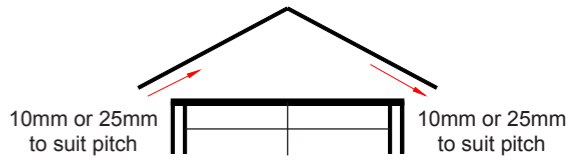

Pitched Roof Dormer (E)