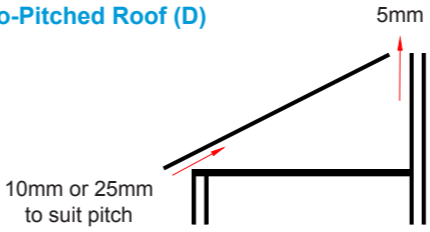

Roof Details and Ventilation Requirements

NOTE: 5mm required at ridge where pitch exceeds 35° or span exceeds 10m.

NOTE: where the ceiling is partially or completely sloping and the ventilation path is blocked i.e. by a roof light, the roof void should have additional ventilation openings immediately below and above the block (5mm below the block and 10mm above on a partially sloping ceiling and 5mm below and 25mm above on a completely sloping ceiling).

Rytons Product	Code	Suitable for Roof Details	Page
Rytons Push & Lock® Ventilator	PL235	A, D above 15°, E above 15°	4
Rytons Over Facia Ventilator	OFV1000	A, D above 15°, E above 15°	4
Rytons Low Pitch Over Facia Ventilator	OFV300	B, C, D below 15°, E below 15°, F, G	4
Rytons Abutment Ventilator	OFV300	G	4
Rytons Flat Roof/Abutment Ventilator	FR250	F, G	4
Rytons 10mm T-Strip	TS610BR	A, D above 15°, E above 15°	4
Rytons 25mm T-Strip	TS625BR	B, C, D below 15°, E below 15°	4
Rytons Refurbishment Ventilator	RV600	A, D above 15°, E above 15°	4
Rytons Rafter Roll Ventilator	RRV250	A, B, C, D, E, F, G	5
Rytons Roof Ventilator	TV600	A, B, C, D, E, F, G	5
Rytons Deep Roof Ventilator	TV6005D	A, B, C, D, E, F, G	5
Rytons Flyscreened Roof Ventilator	TV600F	A, D above 15°, E above 15°	5
Rytons Deep Flyscreened Roof Ventilator	TV600F5D	A, D above 15°, E above 15°	5
Rytons RytComb	RYTCOMB	A, B, C, D, E,	5