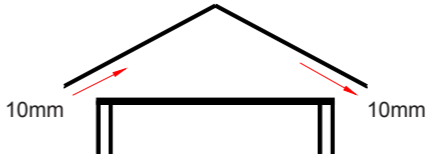

Pitched Roof Over 15° (A)

NOTE: 5mm required at ridge where pitch exceeds 35° or span exceeds 10m.