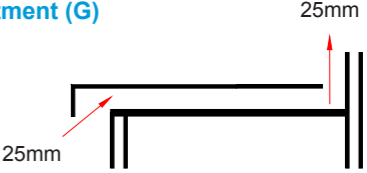

Flat Roof Abutment (G)