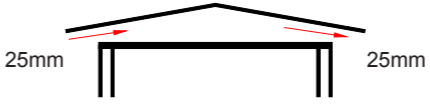

Pitched Roof Below 15° (C)

Mono-Pitched Roof (D)