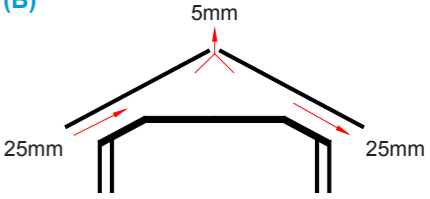

Pitched Roof Over 15° (A)

NOTE: 5mm required at ridge where pitch exceeds 35° or span exceeds 10m.

Room-in-Roof (B)

NOTE: where the ceiling is partially or completely sloping and the ventilation path is blocked i.e. by a roof light, the roof void should have additional ventilation openings immediately below and above the block (5mm below the block and 10mm above on a partially sloping ceiling and 5mm below and 25mm above on a completely sloping ceiling).