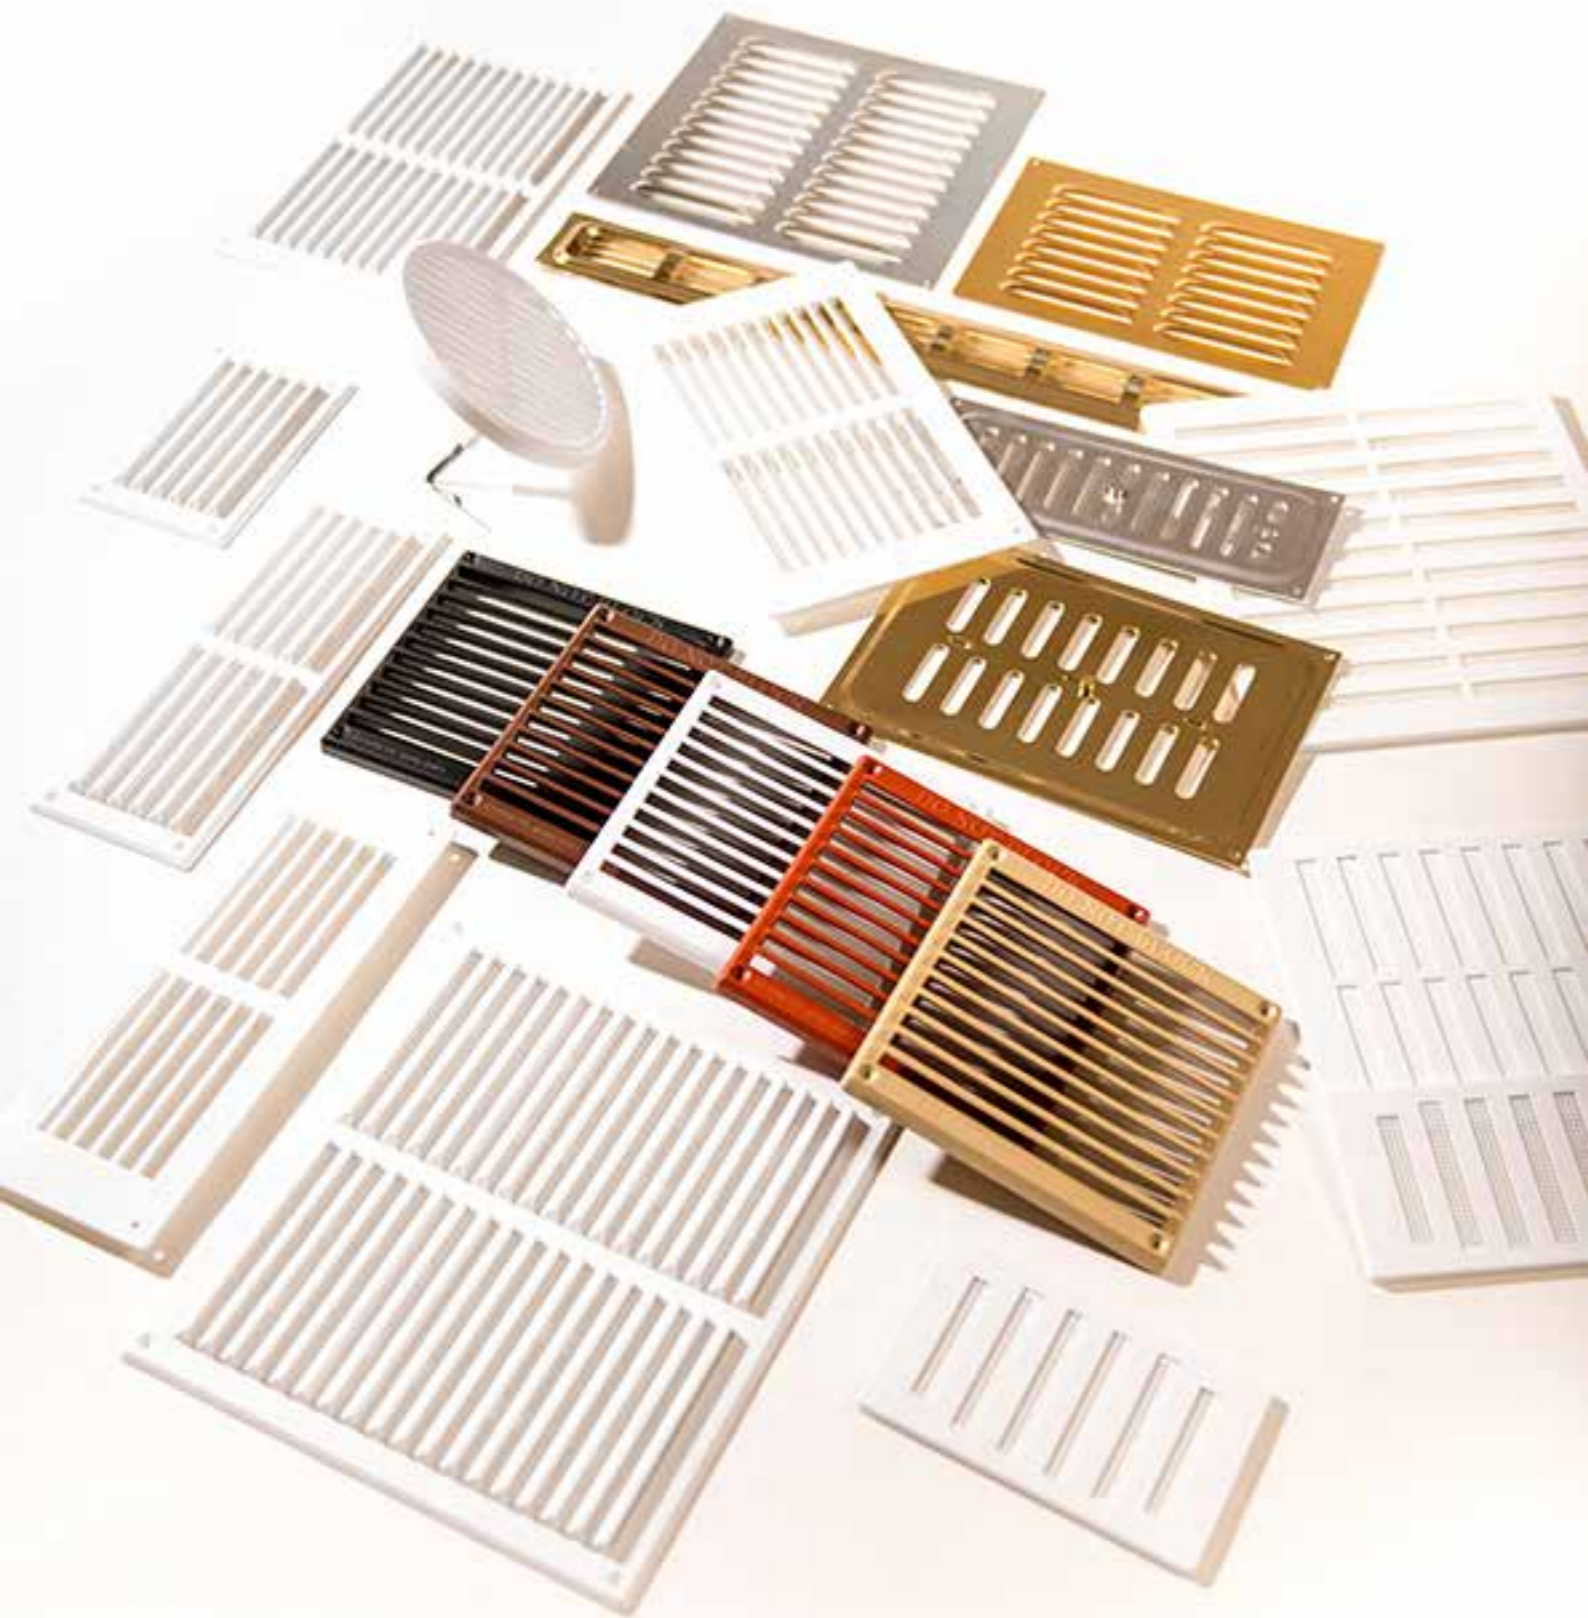

Rytons Plastic Hit & Miss Ventilators

HM22F - Rytons '6x3' Hit & Miss Ventilator

- Hit & miss grille with flyscreen.
- 155mm L x 95mm H.
- 2,182mm² free area.
- White.
- U.V. stabilised.

HM43F - Rytons '9x3' Hit & Miss Ventilator

- Hit & miss grille with flyscreen.
- 271mm L x 95mm H.
- 4,400mm² free area.
- White.
- U.V. stabilised.

HM85F - Rytons '9x6' Hit & Miss Ventilator

- Hit & miss grille with flyscreen.
- 271mm L x 171mm H.
- 8,600mm² free area.
- White.
- U.V. stabilised.

HM123F - Rytons '9x9' Hit & Miss Ventilator

- Hit & miss grille with flyscreen.
- 271mm L x 247mm H.
- 13,000mm² free area.
- White.
- U.V. stabilised.

HMMIXWH - Rytons Mixed Box of Plastic Hit & Miss Ventilators

- Handy box of 32 mixed size hit & miss grilles.
- 7no '9x3', 18no '9x6', 7no '9x9'.
- White.
- Display bagged.

AC5HMP - Rytons 125mm AirCore® Controllable LookRyt® Panel

- Controllable anti-draught panel.
- 172mm L x 172mm H with a 122mm Dia. spigot.
- 7,000mm² free area.
- Magnolia (may be decorated).