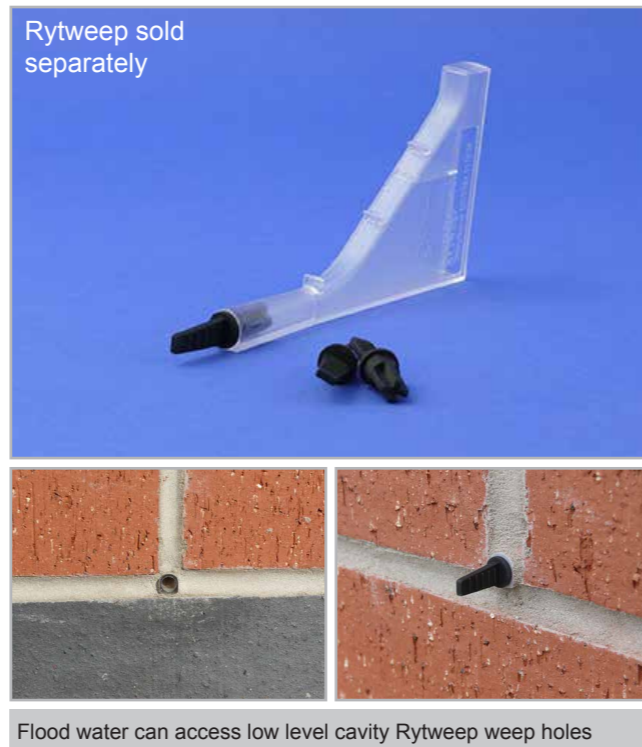

January 2018

Rytons DamRyt® Range Flood & Render Protectors

Technical information available from our website at:

www.vents.co.uk

Alternatively, call us on 01536 511874

Rytons DamRyt® Rytweep® Protector

- A simple plug for Rytons Rytweep to protect the outlet from water penetration during flooding or blockage during rendering.
- Prepare for flooding by fitting when on flood alert. Minimises much of the damage caused by flood water entering through the cavity.
- Fit before rendering to prevent the outlet becoming blocked. Alleviates the time consuming task of finding and cleaning out weeps later.
- Quick and simple to fit without the use of fixing tools.
- Flange aids correct positioning and helps prevent seepage.
- Made from durable material for use time and time again.
- Tell your insurer you have Rytweep flood protectors - it could help your premium.

Rytons DamRyt® Slim Vent® Protector

- A simple plug for Rytons Slim Vent Minor and Flyscreened Slim Vent Minor. Protects the outlet from water penetration during flooding or blockage during rendering.
- Prepare for flooding by fitting when on flood alert. Minimises much of the damage caused by flood water entering through the cavity.
- Fit before rendering to prevent the outlet becoming blocked. Alleviates the time consuming task of finding and cleaning out weeps later.
- Quick and simple to fit without the use of fixing tools.
- Flange aids correct positioning and helps prevent seepage.
- Made from durable material for use time and time again.
- Tell your insurer you have Slim Vent flood protectors - it could help your premium.