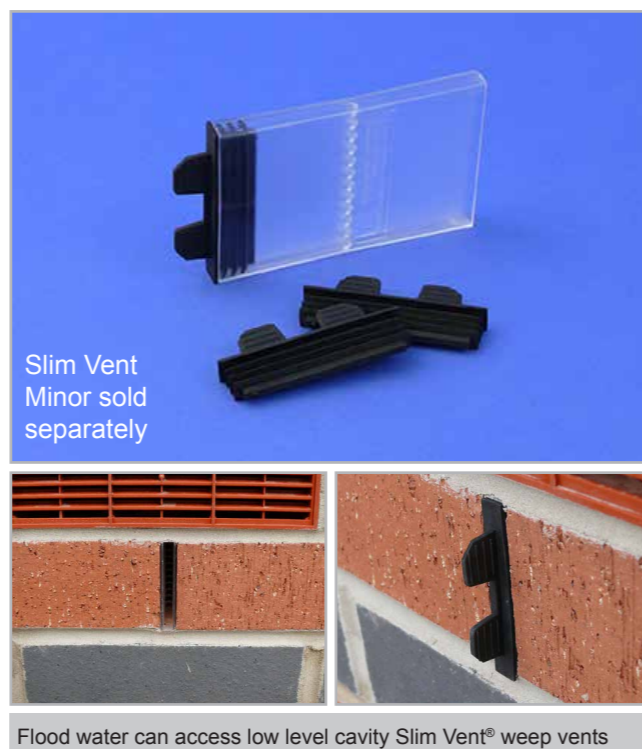

January 2018

Rytons DamRyt® Range Flood & Render Protectors

Technical information available from our website at:

www.vents.co.uk

Alternatively, call us on 01536 511874

Rytons DamRyt® Rytweep® Protector

- A simple plug for Rytons Rytweep to protect the outlet from water penetration during flooding or blockage during rendering.
- Prepare for flooding by fitting when on flood alert. Minimises much of the damage caused by flood water entering through the cavity.
- Fit before rendering to prevent the outlet becoming blocked. Alleviates the time consuming task of finding and cleaning out weeps later.
- Quick and simple to fit without the use of fixing tools.
- Flange aids correct positioning and helps prevent seepage.
- Made from durable material for use time and time again.
- Tell your insurer you have Rytweep flood protectors - it could help your premium.

Rytons DamRyt® Slim Vent® Protector

- A simple plug for Rytons Slim Vent Minor and Flyscreened Slim Vent Minor. Protects the outlet from water penetration during flooding or blockage during rendering.
- Prepare for flooding by fitting when on flood alert. Minimises much of the damage caused by flood water entering through the cavity.
- Fit before rendering to prevent the outlet becoming blocked. Alleviates the time consuming task of finding and cleaning out weeps later.
- Quick and simple to fit without the use of fixing tools.
- Flange aids correct positioning and helps prevent seepage.
- Made from durable material for use time and time again.
- Tell your insurer you have Slim Vent flood protectors - it could help your premium.